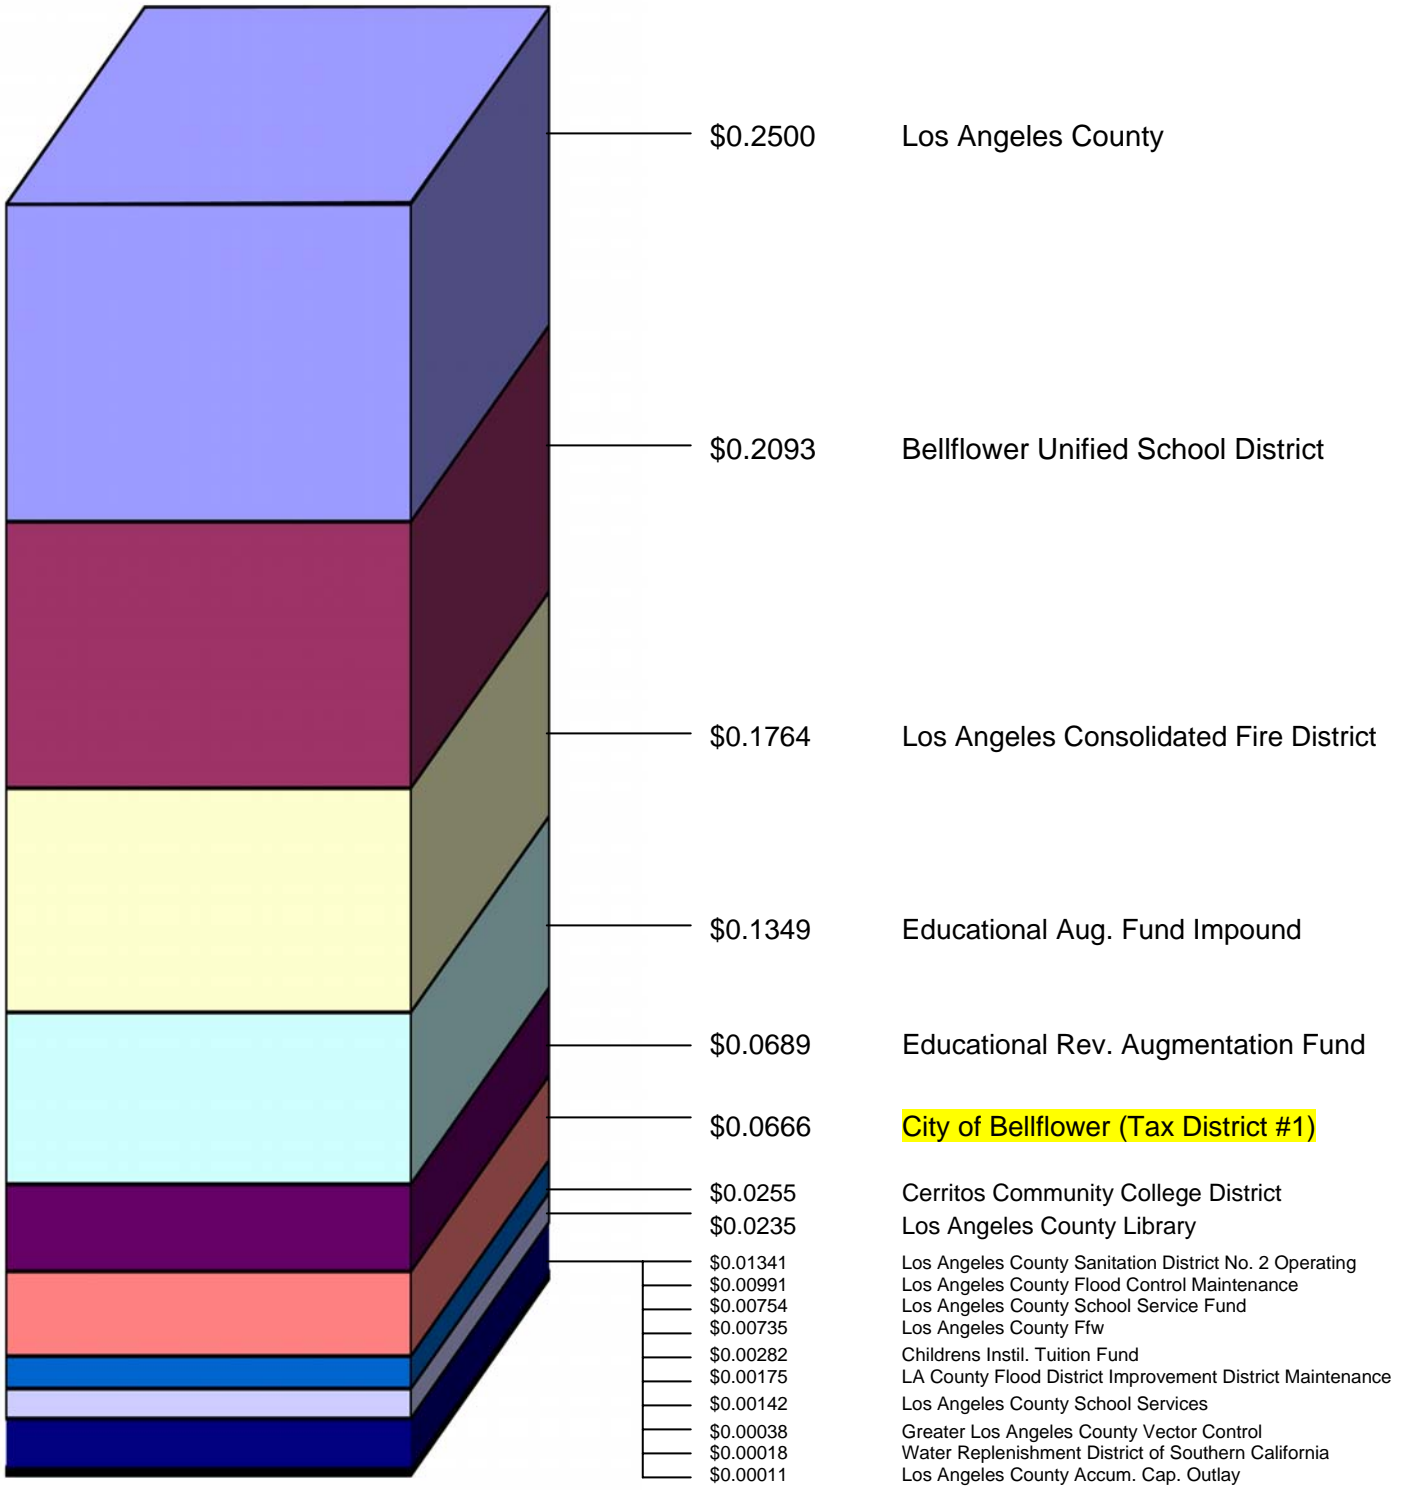

CITY OF BELLFLOWER PROPERTY TAX DOLLAR BREAKDOWN

\$1.0000

3/3/2009