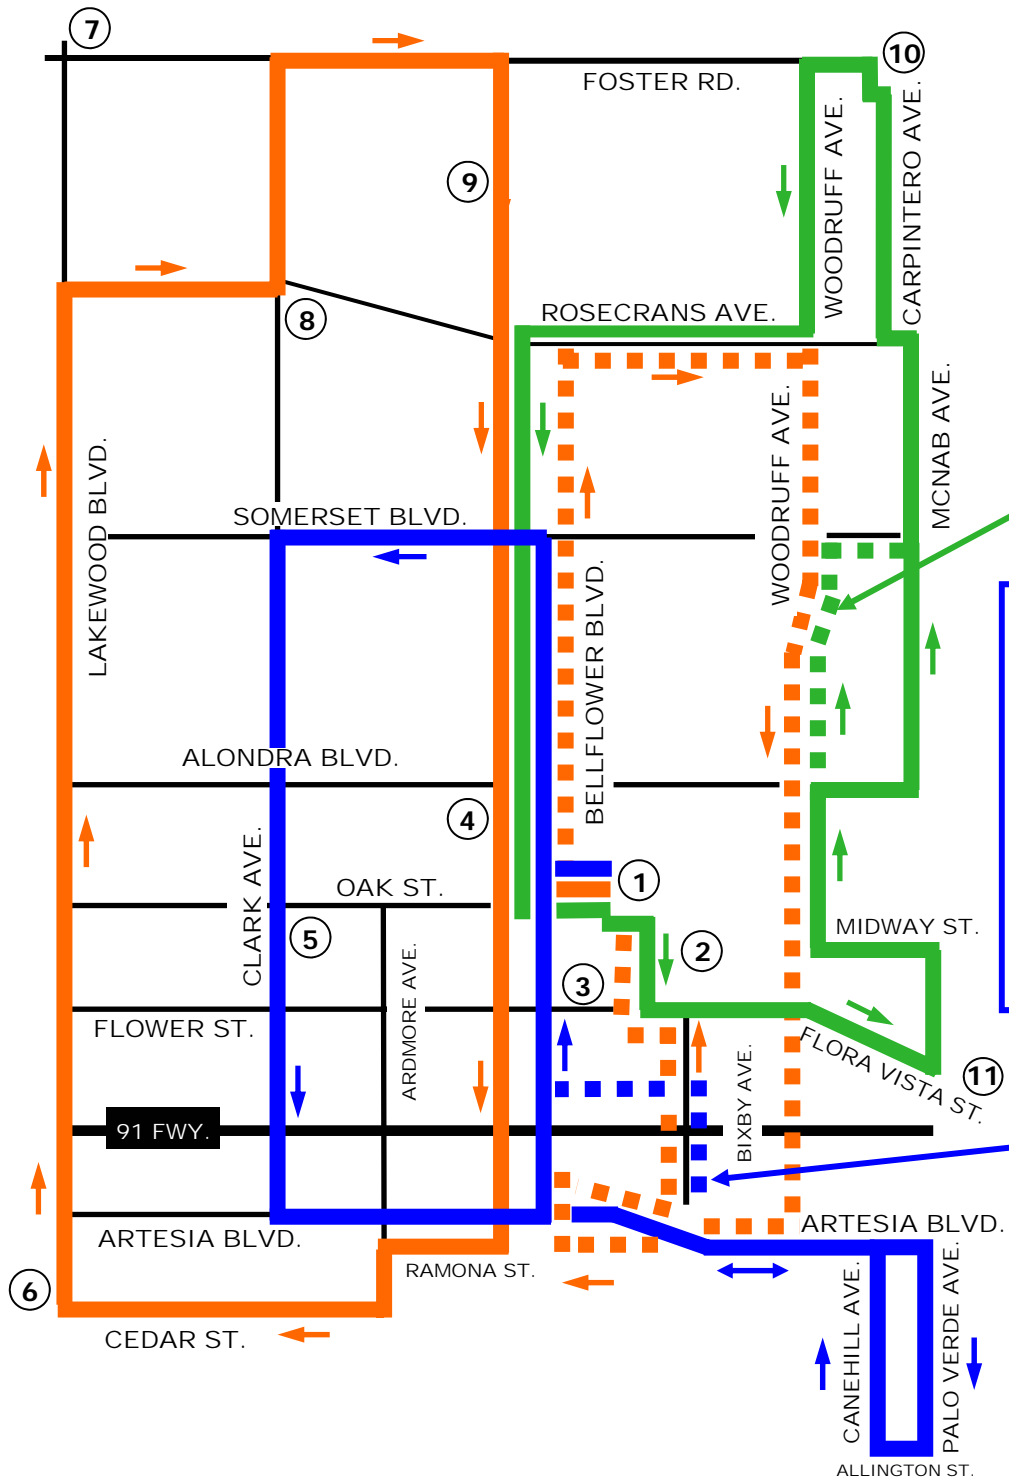

BELLFLOWER BUS

Information &
Schedules

(562) 865-7433

NOTE:
Green Route
travels north on
Woodruff between
2:30—3:30 p.m.

- POINTS OF INTEREST**
1. Transit Center
 2. Civic Center/Library/Courthouse
 3. Post Office
 4. Sheriff's Substation
 5. Simms Park
 6. Constitution Park
 7. MTA Green Line Station
 8. Kaiser Permanente
 9. Thompson Park/Aquatic Center
 10. Byrum Zinn Park
 11. Caruthers Park & Skate Park

NOTE:
Blue Route travels north on
Bixby and west on Park
between 7:30 & 8:30 a.m.
and 4:00 & 5:00 p.m.

Not to scale

Schedules

Minutes after
the hour

Orange Route (West)

Depart Transit Center	:00
Bellflower & Artesia	:05
Lakewood & Artesia	:13
Lakewood & Rosecrans	:19
Clark & Rosecrans	:20
Thompson Park	:23
Bellflower & Alondra	:26

Orange Route (East)

Depart Transit Center	:30
Bellflower & Rosecrans	:38
Rosecrans & Woodruff	:44
Woodruff & Somerset	:45
Artesia & Woodruff	:49
Flower & Civic Center	:55

Green Route

Depart Transit Center	:00	:30
Caruthers Park	:05	:35
Alondra & Woodruff	:08	:38
Rosecrans & McNab	:11	:41
Bellflower & Rosecrans	:19	:49
Bellflower & Alondra	:22	:52

Blue Route

Depart Transit Center	:00	:30
Somerset & Bellflower	:04	:34
Clark & Artesia	:12	:42
Artesia & Woodruff	:15	:45
Allington & Canehill	:18	:48
Artesia & Bellflower	:23	:53