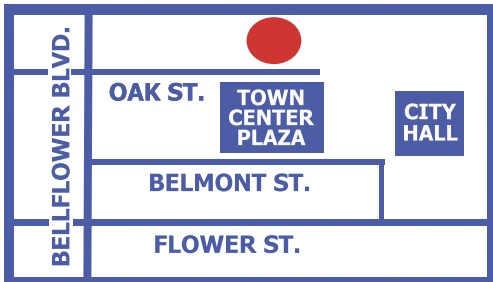

Downtown Transit Center

Transit Tips

- Be at your stop at least five minutes before the bus is scheduled to arrive.
- Watch your step as you board and exit the Bellflower Bus.
- Please have exact change; drivers do not carry change.
- Make sure you have planned your return trip before the last bus leaves.
- Bellflower Bus does not issue transfers or accept transfers from other services.
- MTA Access Service cards are not accepted as payment on the bus.
- All riders must pay the fare.
- If you have any questions about the bus service, please ask your driver.

Rules of the Road

To preserve the comfort and safety of all riders, **regulations prohibit smoking, eating, drinking, radios, loud or abusive language, fare evasion and pets** (except seeing-eye dogs).* For added security, all buses are equipped with four surveillance cameras.

Drivers may refuse service to any individuals or groups violating these rules. Repeat offenders will be barred from using the Bellflower Bus and will be subject to criminal prosecution.

*CALIFORNIA PENAL CODE 640